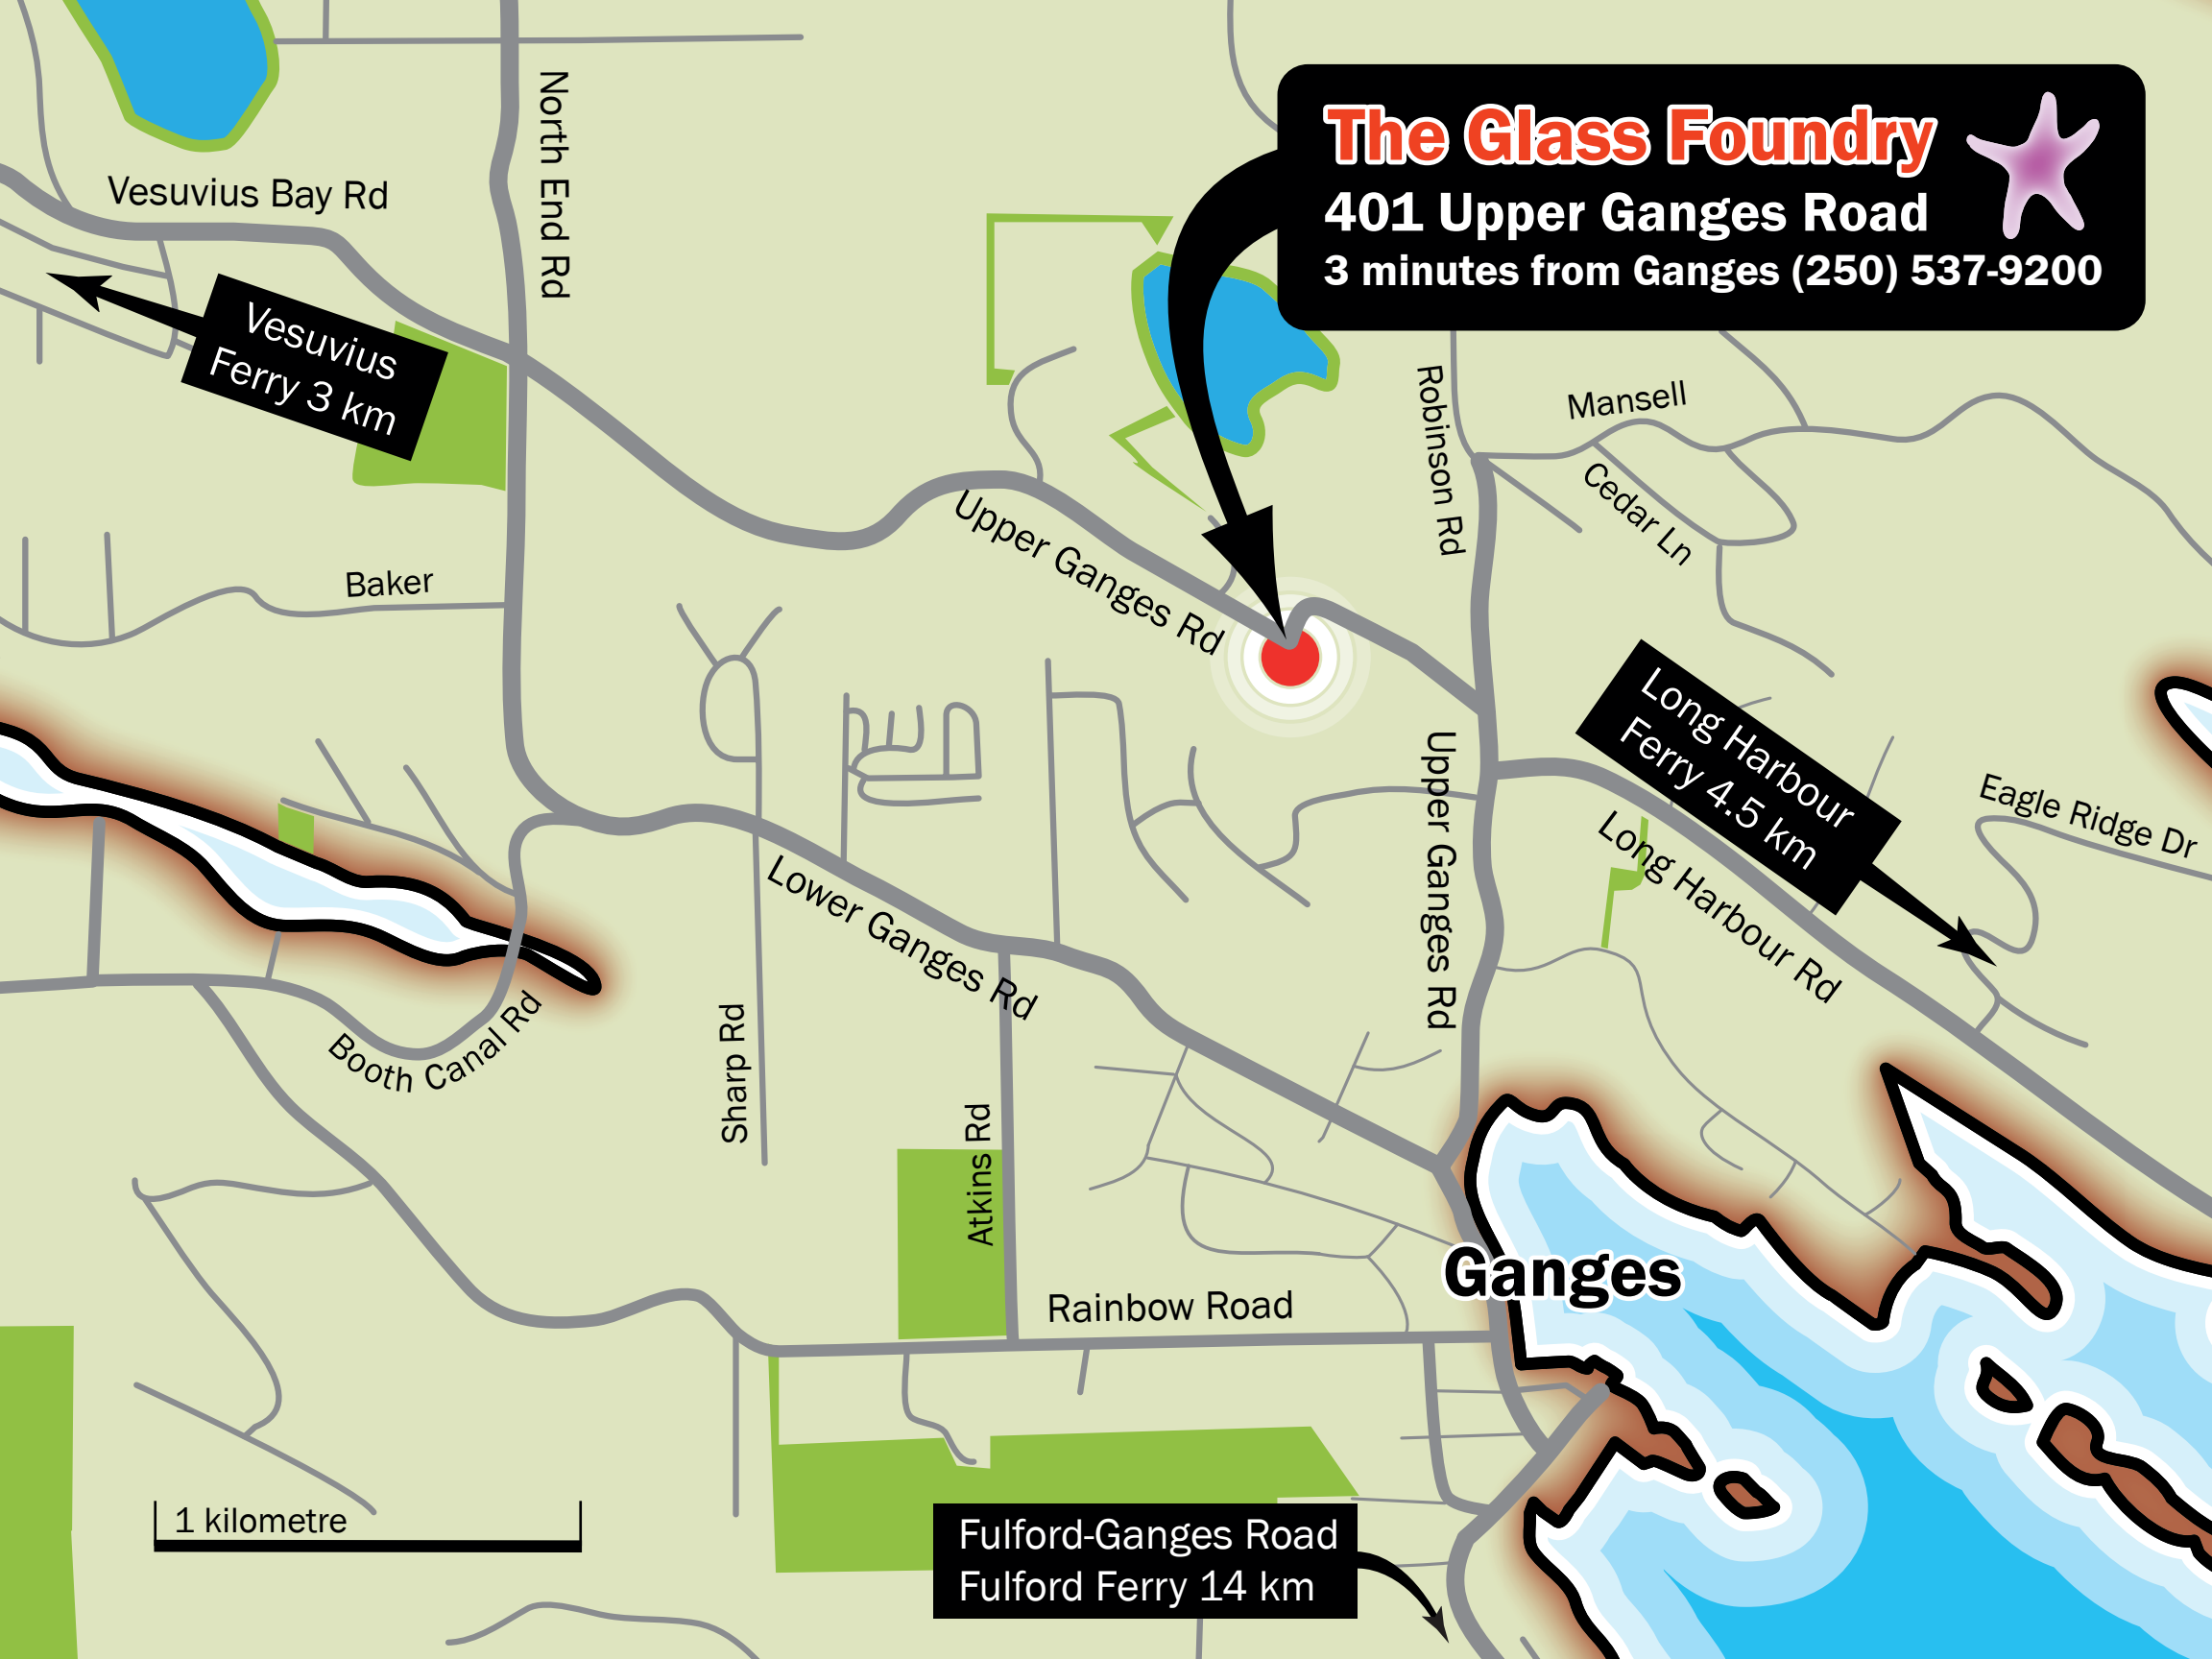

The Glass Foundry

401 Upper Ganges Road

3 minutes from Ganges (250) 537-9200

Vesuvius Ferry 3 km

Long Harbour Ferry 4.5 km

Fulford-Ganges Road
Fulford Ferry 14 km

1 kilometre